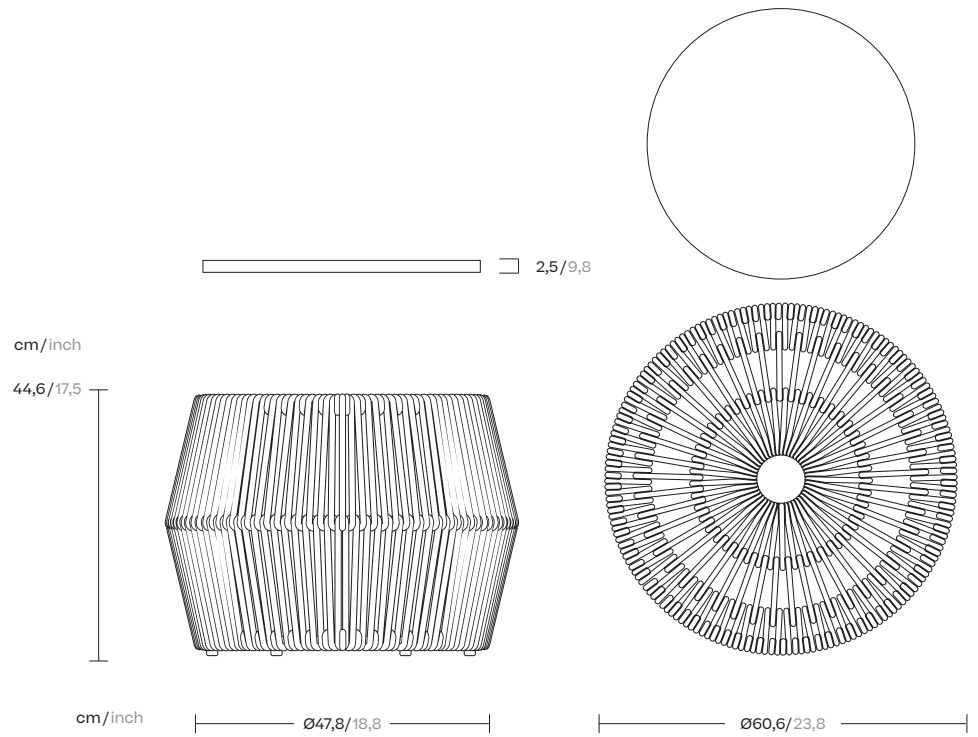

High Pouf
by Emiliana Design

kettal

High Pouf

Designer
Emiliana Design

Collection
Kettal Zigzag

Reference
KS5701600

1/3

Because spaces come to life through the objects that adorn them, Kettal has developed a range of exterior decoration and design products.

kettal

High Pouf

Designer
Emiliana Design

Collection
Kettal Zigzag

Reference
KS5701600

2/3

Materials

Rope
Antioxy, Resist U.V, En-581-4, Easy
Clean