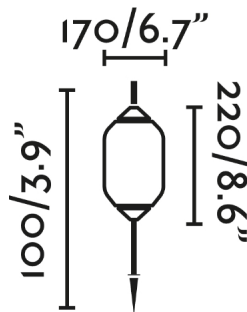

### General characteristics

Type	II
IP	65
voltage	100V-240V
Hertz	50/60HZ
Cable meters	2000mm
Power	15W