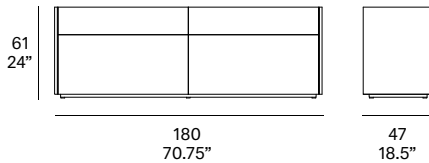

indoor

Team

4-drawer sideboard / aparador 4 cajones

Mario Ruiz, 2015/2021

T834

4-drawer / 4 cajones

solid wood base
base 2 cm / 0.8"

metallic legs
low legs 10 cm / 4"

metallic legs
high legs 20 cm / 8"

STANDARD

SPECIAL

All units are manufactured WITH NO STANDARD CABLE GROMMETS. If needed, please indicate the place and position before placing an order.

Todos los muebles contenedores SE SIRVEN SIN AGUJEROS PASACABLES. Indicar lugar y posición en caso de necesidad.

Shipment details

Qty	1 sideboard (1 box)
Volume	0,69 m ³ / 24.5 ft ³
Gross weight	93 kg / 205 lb
Net weight	85 kg / 187.5 lb
Item dimensions - with base (width x depth x height)	180 x 47 x 61 cm 70.75" x 18.5" x 24"
height with low legs	69 cm / 27.25"
height with high legs	79 cm / 31"