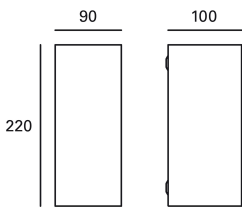

Real lm/W : 38

Lens / reflector angle : MEDIUM 37°

Structure material : Steel

Structure finish : Grey

Diffuser material : Glass

Diffuser finish : Transparent

Max. size of light bulb : 70/75 mm

Recommended light bulb : GU10