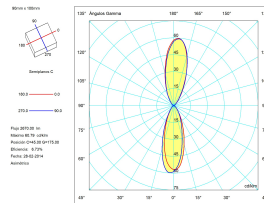

VENTILATION FEATURES

Power used: 70W

Service value measurement standard: EN 60879:2019

LOGISTICS

Net weight (kg): 0.84

Packaged weight (kg): 0.95

Packaging: 110mm x 100mm x 230mm