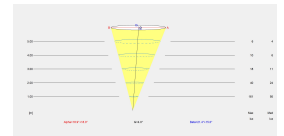

VENTILATION FEATURES

Power used: 70W

Service value measurement standard: EN 60879:2019

LOGISTICS

Net weight (kg): 0.84

Packaged weight (kg): 0.95

Packaging: 110mm x 100mm x 230mm