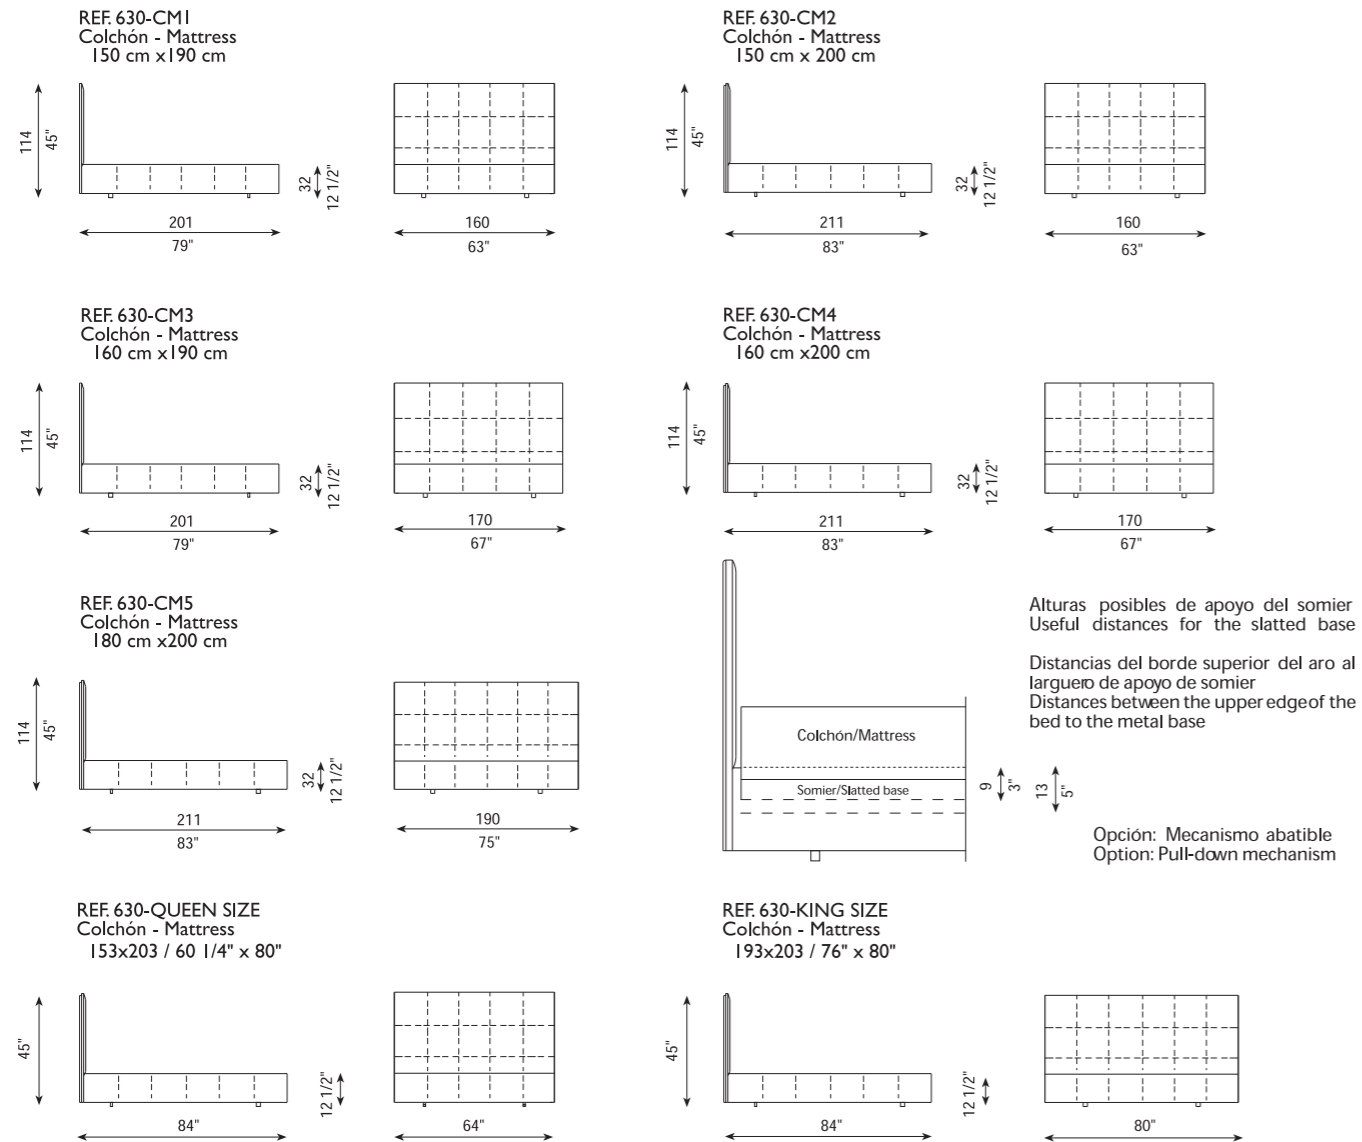

DIBUJOS TÉCNICOS | TECHNICAL DRAWINGS

ESPECIFICACIONES | SPECIFICATIONS

Estructura de madera recubierta de espuma de poliuretano y fibra de poliéster hueca siliconada, forrada con tejido protector.

Estructura de hierro pintado en poliéster. Regulable internamente para diversos tipos de somieres (varias alturas posibles apoyo somier: 9 cm y 13 cm).

Completamente desfundable y desmontable. Posibilidad de incluir mecanismo de cama abatible en ciertas medidas de cama (150x190 cm, 150x200 cm, 160x190 cm 160x200 cm y 180x200 cm).

Structure in wood, covered with polyurethane foam and spongy silicone polyester fiber, recovered with protection fabric.

Structure in polyester painted iron. Height can be adjusted internally according to the different types of slats (possible heights 9 cm and 13 cm). Completely removable.

For some bed measurements (150x190 cm, 150x200cm, 160x190 cm, 160x200 and 180x200 cm) there is the option to include a pull-down mechanism.

Untergestell aus Holz bezogen mit Polyurethankingem und lockerer, silikonisierter Polyesterfaser, mit Schonbezug.

Bettrastgestell aus Eisen polyesterlackiert. Höhe kann im Rahmeninnteil je nach Lattenrosttype verstellt werden (mögliche Höhen 9 cm und 13 cm).

Vollständig abziehbar, außer bei Bezügen aus Leder oder Kunstleder. Bei bestimmten Bettmaßen (150x190 cm, 150x200cm, 160x190 cm, 160x200 und 180x200 cm) besteht die Möglichkeit, einen Klappmechanismus einzubauen

Structure en bois recouverte de mousse de polyuréthane et fibre de polyester souple et siliconé, avec tissu de protection.

Structure en fer vernis en polyester. La hauteur est réglable dans la partie intérieure selon le sommier utilisé (hauteurs possibles 9 cm et 13 cm). Complètement déhousable et démontable au moyen de vis.

Pour certaines dimensions de lit (150x190 cm, 150x200cm, 160x190 cm, 160x200 cm et 180x200 cm) il y a l'option d'incorporer un mécanisme rabattable.