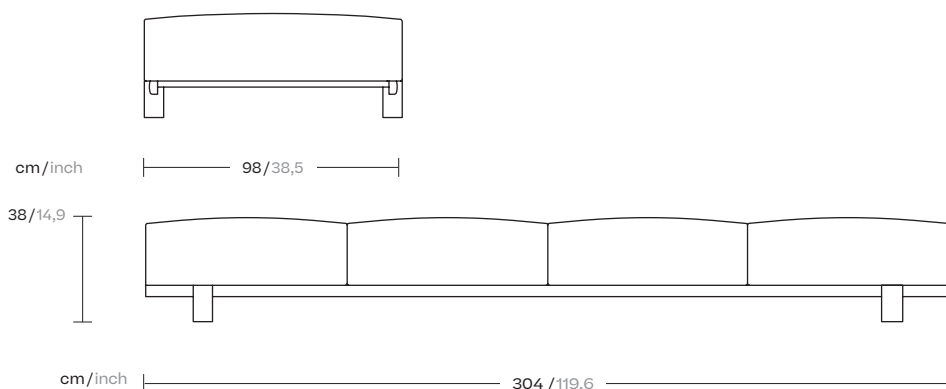

Bench 4 seater

Designer
Rodolfo Dordoni

Collection
Molo

Reference
GKS421900

1/4

This is an example of a modular sofa in its purest form. Its orthogonal geometry is based on a rectangular modularity design, which means it can be easily adapted to suit any situation and optimise the space in which it sits.

Each module can be taken apart and re-organised, creating new uses and configurations.

The design is aesthetically minimalistic with intentionally oversized pieces.

On the other hand, the decorative elements have conscientiously not been emphasised in order to give centre stage to the various combinations of fabric, colours and carefully selected details.

kettal