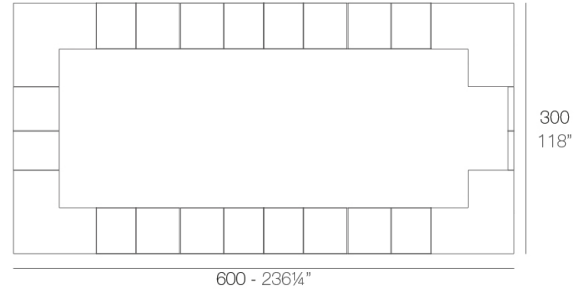

- 4 x 54082 Barra - Double counter
- 1 x 54081 Barra 100 - Single counter
- 4 x 54083 Barra esquina - Corner counter
- 1 x 54084 Puerta barra (con bisagra) - Counter door (with hinge)