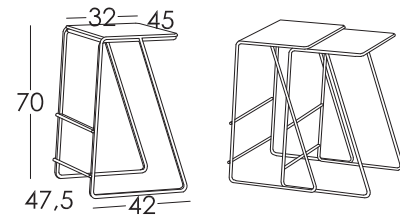

Comments: _____ * Would you like to know more?
 Check the FAQs section in our website

Cushions Measures

Measures

Scheme

Width 47.5 cm
 Height 70 cm
 Depth 42 cm
 Seat Height 70 cm
 Arm Height - cm
 Back Height 75 cm
 Depth when open - cm
 Net Weight - kg
 Gross Weight - kg
 Volume m3 - m3