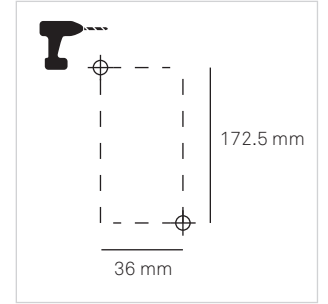

MAX

WALL MONO EMISSION DALI

LEDS C4

i

HONEYCOMB
 SOFTENING
 SQUARE
 ELLIPTICAL

OPTIONAL
 NOT INCLUDED

1

2