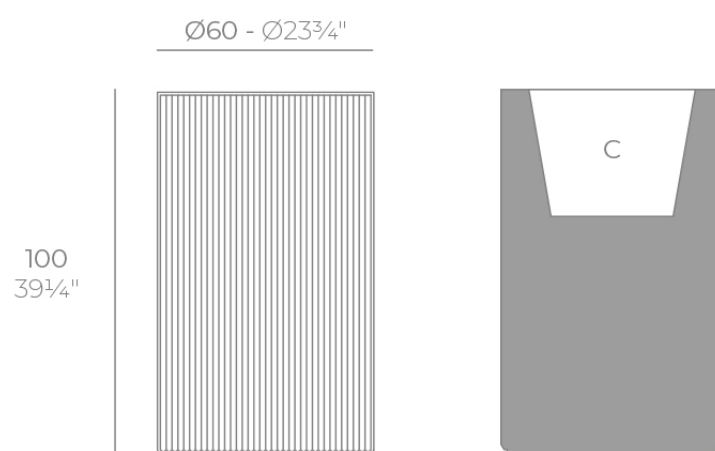

Products / Planters / Gatsby Cylinder Planter ø60x100

Gatsby cylinder planter ø60x100

by Ramón Esteve

The Gatsby collection, designed by Ramón Esteve for Vondom, recalls the Art Déco lighting. Those crazy twenties. “Something new, extraordinary, beautiful, simple but sophisticatedly designed” said Francis Scott Fitzgerald about his aims for the novel he was about to write. The Great Gatsby was born in an age of prosperity, parties and excess. They called it “the American Dream”.

Info

Description

Weight: 18.5 Kg

GATSBY Cilindro Alto
GATSBY Hight Cylindre
ref. 54426
C= 49x49x45 19¹/₂"x19¹/₂"x17³/₄"
65 L
17¹/₂Gal

Finishes

finishes

BASIC

Ref. 54426A