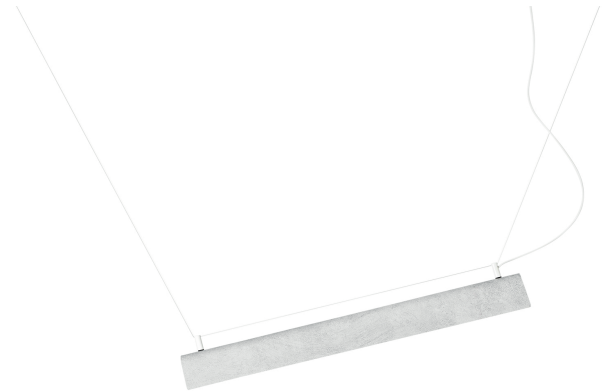

### Description

Metallic table lamp providing direct and indirect light. The shade can be tilted after installation to direct the light. Possibility of personalizing the shade in different vinyl finishes. Adjustable height.

### Description

Metallic table lamp providing direct and indirect light. The shade can be tilted after installation to direct the light. Possibility of personalizing the shade in different vinyl finishes. Adjustable height. Recessed canopy and remote driver. False ceiling for recessed canopy is required Ø 55mm drill.