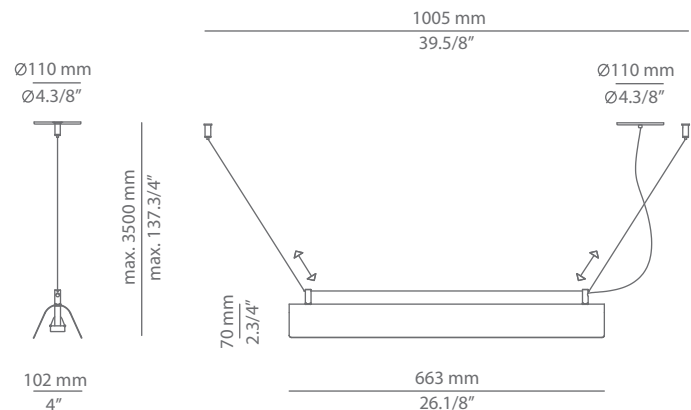

SPECIAL REQUIREMENTS

Custom finishes and versions

We offer custom plated or RAL finishes. Alternate lamping and sizes available for projects. Consult our offices.