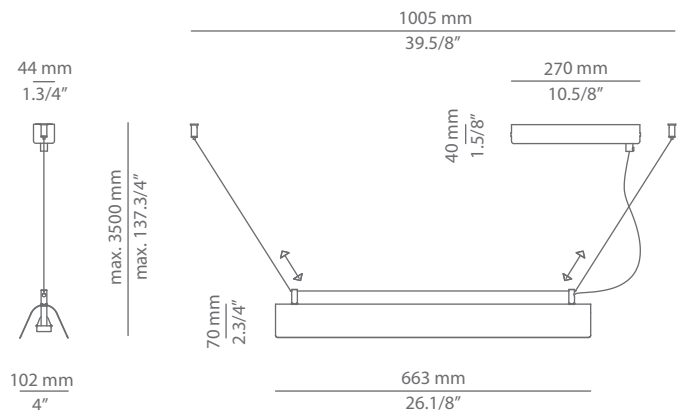

Special instructions