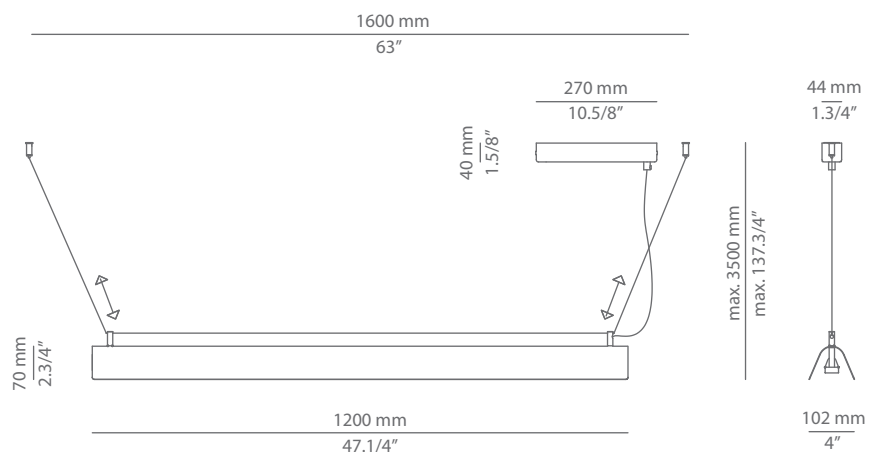

Special instructions