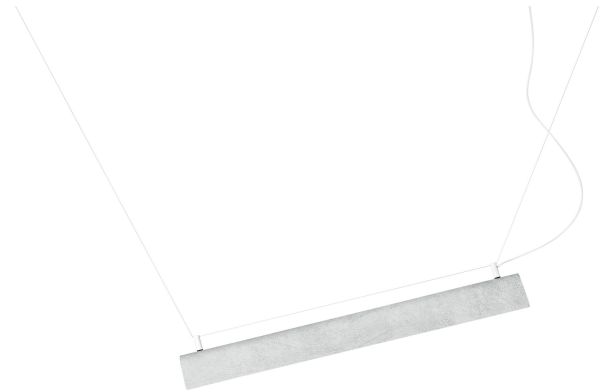

### Description

Metallic table lamp providing direct and indirect light. The shade can be tilted after installation to direct the light. Possibility of personalizing the shade in different vinyl finishes. Adjustable height.

### Description

Metallic table lamp providing direct and indirect light. The shade can be tilted after installation to direct the light. Possibility of personalizing the shade in different vinyl finishes. Adjustable height. Recessed canopy and remote driver. False ceiling for recessed canopy is required Ø 55mm drill.