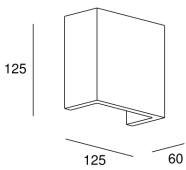

Ges Deco Rectangular 125mm

05-1798-14-14

Wall fixture Ges Deco Rectangular 125mm LED 4.4W 3000K White 93lm

TECHNICAL FEATURES

Power (W) : 4.4W

Total power consumption of light (W) : 5.2W

Real lumens : 93

Real lm/W : 18

Packaging: 170mm x 170mm x 115mm