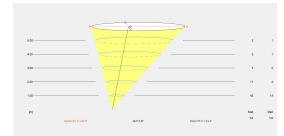

Ges Deco Rectangular 125mm

05-1798-14-14

Wall fixture Ges Deco Rectangular 125mm LED 4.4W 3000K White 93lm

TECHNICAL FEATURES

Power (W) : 4.4W

Total power consumption of light (W) : 5.2W

Real lumens : 93

Real lm/W : 18

MacAdam steps: 3

Photobiological risk: RG2

VENTILATION FEATURES

Power used: 5.2W

Service value measurement standard: EN 60879:2019

LOGISTICS

Net weight (kg): 0.7

Packaged weight (kg): 0.82