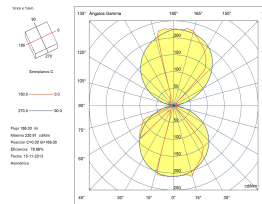

VENTILATION FEATURES

Power used: 5.2W

Service value measurement standard: EN 60879:2019

LOGISTICS

Net weight (kg): 0.7

Packaged weight (kg): 0.82

Packaging: 170mm x 170mm x 115mm