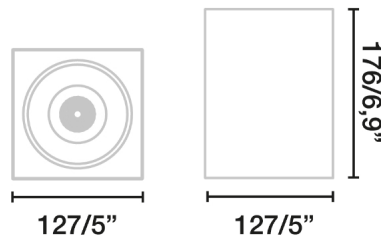

TEKO is a white surface-mounted light with a modern style and LED integrated. It is ideal for contract spaces. Driver not included, but necessary. The 56° version is perfect for lighting in restaurants and hotels, and also in exhibition rooms or museums.

General characteristics

Type	III
IP	20
Horizontal orientation	↻ 20
Power	18W

Material

Body/Structure	Aluminium
----------------	-----------

Finish

Body/Structure	White
----------------	-------

Lighting characteristics