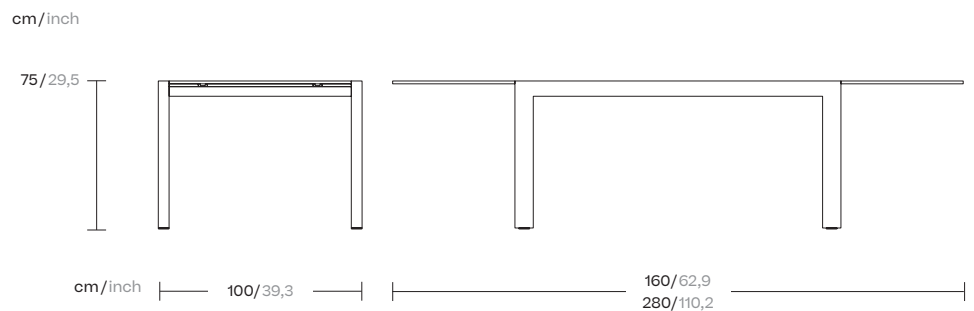

# Dining extendable table 6-10 guests

Designer  
Kettal Studio

Collection  
Landscape

Reference  
KS9402700

1/3

Landscape aims to be part of a project. It is not understood as an item apart, but instead relates to its environment and melds with it. It is the project that is important, not the product, and this is its essence. Its rationalist construction seeks to give order, form and structure to the outdoor space, although, in terms of function, it has been designed to give shelter: to shade and cool or protect from the rain and wind.