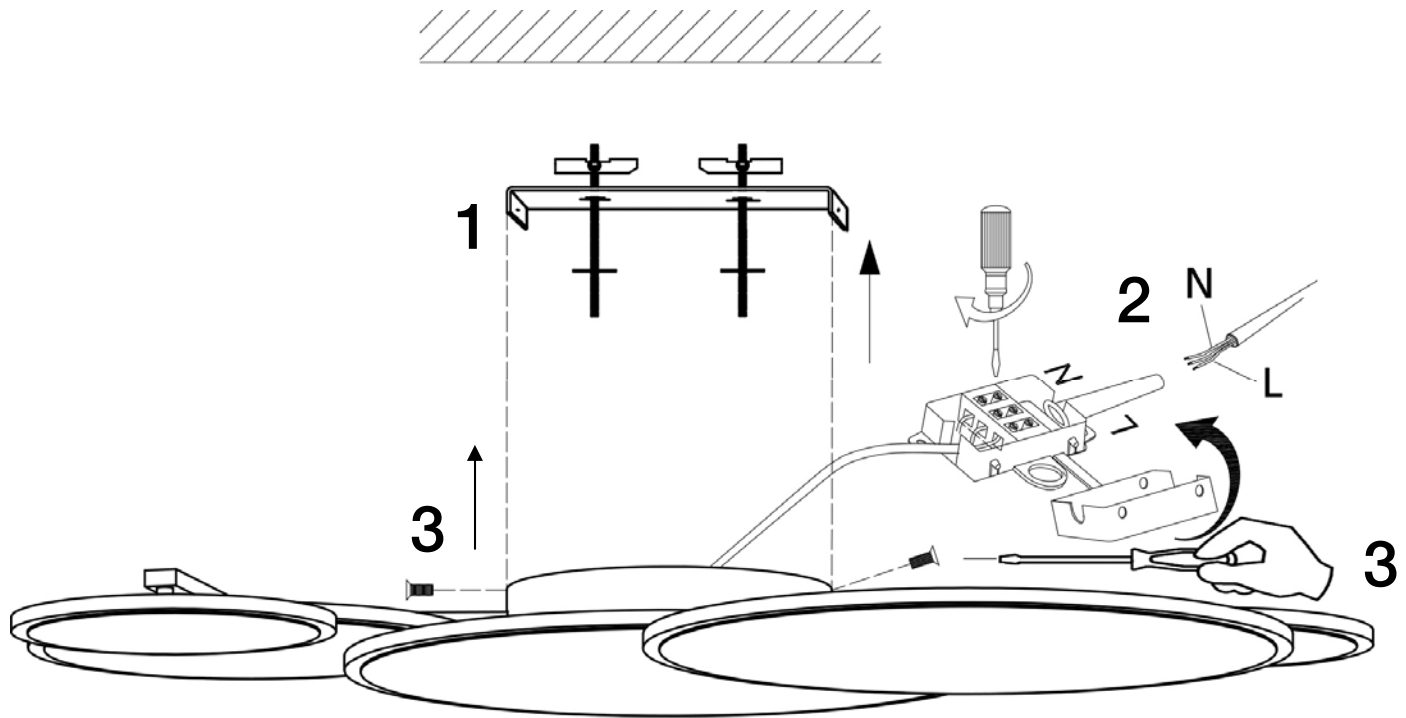

Para ver la ficha técnica de producto completa, puedes usar el siguiente código QR:

ATTENTION: Schuller recommends to use included special screws when installing this ceiling lamp.

CAUTION

Do not use cleaning products containing solvents or alcohols, methacrylate gets damaged.