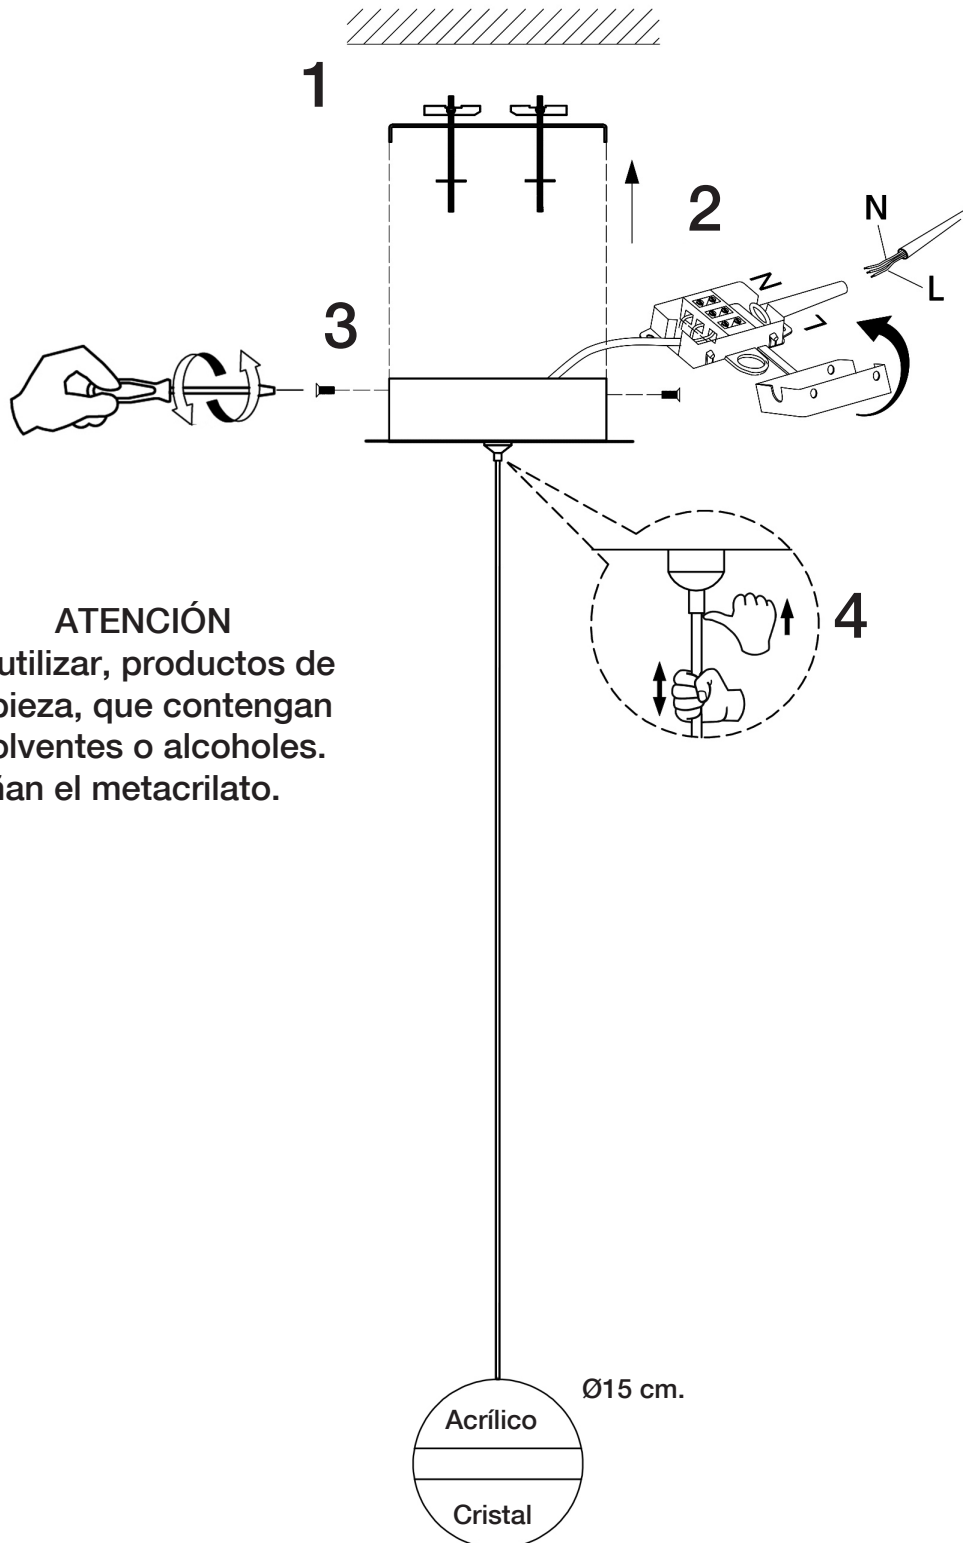

ATENCIÓN: Schuller recomienda que utilice los balancines suministrados en la instalación de este colgante

ATENCIÓN
No utilizar, productos de limpieza, que contengan disolventes o alcoholes. Dañan el metacrilato.

Para ver la ficha técnica de producto completa, puede usar el siguiente código QR: