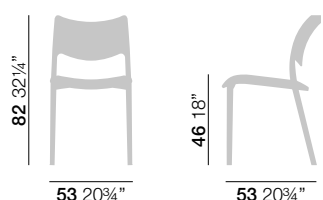

See the complete STUA Upholstery Collection at pages 6-7.

COM, customer fabric

FABRIC NEEDED FOR 1 CHAIR		
1 seat	60 x 60 cm	23½" x 23½"

DIMENSIONS

STACKABILITY

Laclastica can be stacked up to 4 units on the floor
Up to 3 units with upholstered seat.

PACKING

1 box: 1 to 4 Laclastica

Size: 60 x 77 x 101 cm

Volume: 0,47 m³

Weight 1 box with 1 chair: 7 kg.

Weight 1 box with 4 chairs: 26 kg

WINTER DECOVIN ECOLEATHER

Top 17411
STUA code: FWT564