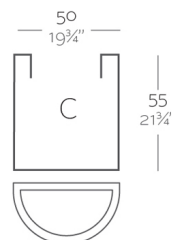

Продажа дизайнерской мебели,
света и аксессуаров
по всей России

8 (800) 500-70-36
hello@barcelonadesign.ru
www.barcelonadesign.ru

VONDOM

MEDIO CILINDRO 50x29x55

By **MACETEROS**

See online: <http://www.vondom.com/products/40950>

Features

Description

Pot made of polyethylene resin by rotational moulding. 100% Recyclable. Item suitable for indoor and outdoor use. Available in different finishes.

Weight

1.9 Kg

Half Cylinder
Medio Cilindro