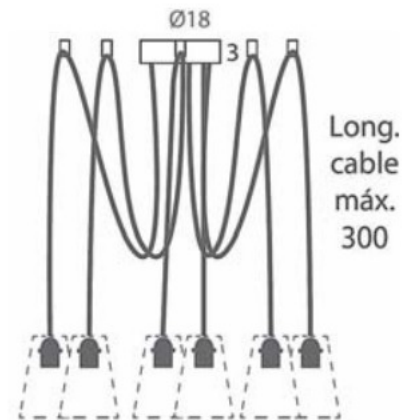

KIT POP-UP/2T KIT POP-UP/3T KIT POP-UP/4T KIT POP-UP/5T KIT POP-UP/6T

REF.

KIT POP-UP/2T
KIT POP-UP/3T
KIT POP-UP/4T
KIT POP-UP/5T
KIT POP-UP/6T

COLGANTE/ *SUSPENSION*

IP20

MATERIAL

Metal/ *Metal*

ACABADO/ *FINISH*

Blanco mate o negro mate/
Matt white or matt black

INSTALACIÓN/ *INSTALLATION*

2-6 x E27 LED

EEI: **A++** ... **A**

De 2 a 6 Pantallas/
From 2 to 6 Lampshades