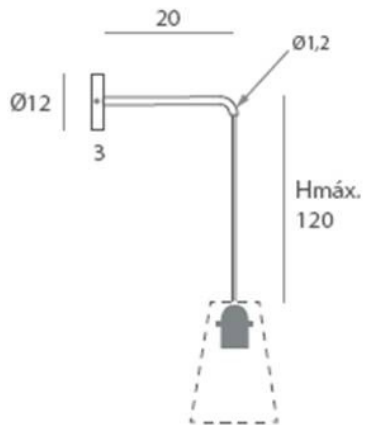

KIT/APL200

REF.

KIT/APL200

APLIQUE/ WALL BRACKET

IP20

MATERIAL

Metal/ *Metal*

ACABADO/ FINISH

Base y brazo: blanco o negro mate/
Wall Base and arm: white or matt black

INSTALACIÓN/ INSTALLATION

1xE27 LED

EEL: **A⁺⁺** ... **A**