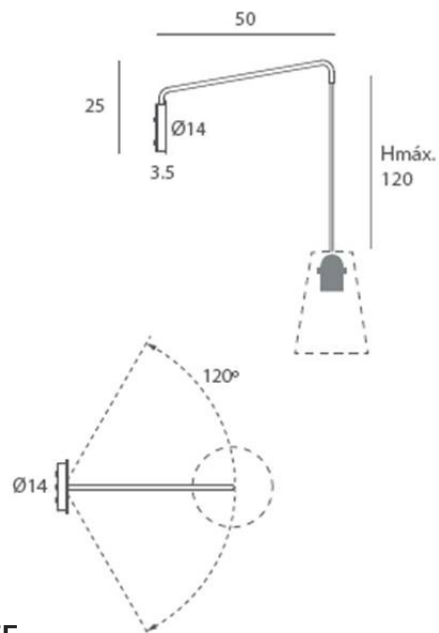

KIT/APL500

KIT/APL800

REF.
KIT/APL500

APLIQUE/ WALL BRACKET
IP20

MATERIAL
Metal/ Metal

ACABADO/ FINISH
Blanco o negro mate/
White or matt black

INSTALACIÓN/ INSTALLATION
1xE27 LED

EEL:

REF.
KIT/APL800

MATERIAL
Metal/ Metal

ACABADO/ FINISH
Blanco o negro mate/
White or matt black

INSTALACIÓN/ INSTALLATION
1xE27 LED

EEL: