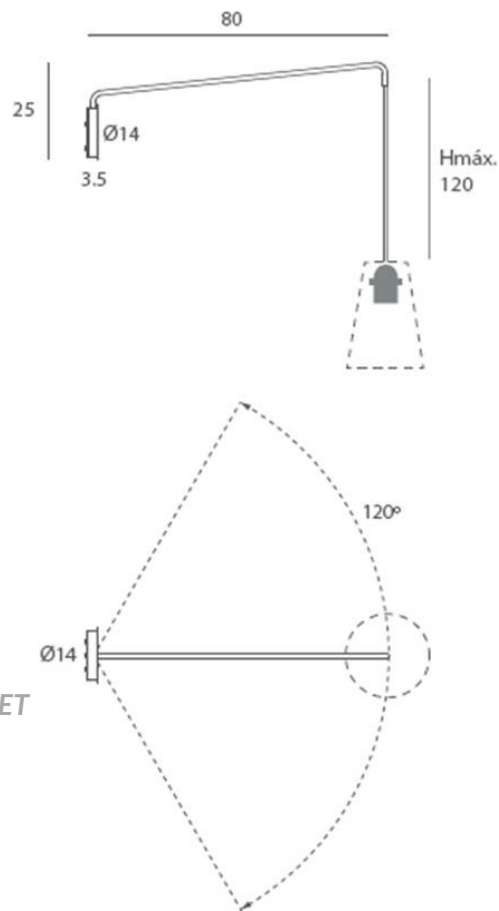

KIT/APL500

KIT/APL800

REF.
KIT/APL500

APLIQUE/ WALL BRACKET
IP20

MATERIAL
Metal/ Metal

ACABADO/ FINISH
Blanco o negro mate/
White or matt black

INSTALACIÓN/ INSTALLATION
1xE27 LED

EEL:

REF.
KIT/APL800

MATERIAL
Metal/ Metal

ACABADO/ FINISH
Blanco o negro mate/
White or matt black

INSTALACIÓN/ INSTALLATION
1xE27 LED

EEL: