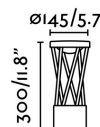

## TWIST LED Dark grey post lamp

Ref. 71286

TWIST is an outdoor lighting series designed by Estudi Ribaudí. This post lamp has a framed body that plays with light and shadow, perfect for lighting terraces or gardens.

### Specifications

<b>Bulb:</b>	SMD LED 10W 3000K 500IM
<b>Bulb included:</b>	Yes
<b>Transformer:</b>	Driver
<b>Transformer included:</b>	Yes
<b>Voltage:</b>	100-240V
<b>IP:</b>	65
<b>Class:</b>	I
<b>Material:</b>	Aluminium and polycarbonate diffuser
<b>Designer:</b>	ESTUDI RIBAUDÍ
<b>Height:</b>	302 mm
<b>Diameter:</b>	144 Ø
<b>Net Weight:</b>	1.38 kg
<b>Volume:</b>	0.00698 m3