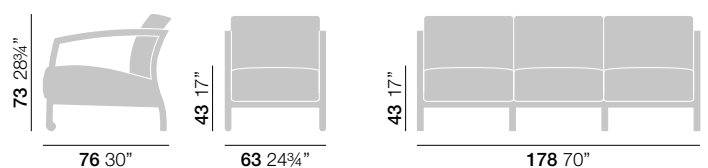

COM, customer fabric

FABRIC NEEDED FOR ARMCHAIR		
1 armchair	2 m	79"
2 armchairs	3,4 m	134"
3 armchairs (1 sofa)	4,8 m	189"
4 armchairs	6,3 m	248"
5 armchairs	8,4 m	331"
6 armchairs (2 sofa)	9,5 m	374"
7 armchairs	11,5 m	453"
8 armchairs	12,5 m	492"

Fabric with big patterns: +40%

DIMENSIONS

PACKING

1 armchair = 1 box
Size: 79 x 68 x 69 cm
Volume: 0,37 m³
Weight: 20 kg.

1 sofa = 1 box
Size: 81 x 187 x 71 cm
Volume: 1,08 m³
Weight: 57 kg.

See the complete STUA Upholstery Collection at pages 6-7.