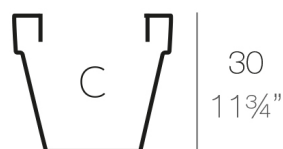

PLANTER Ø35×30

By MACETEROS

View online: <https://www.vondom.com/products/40135>

Features

Description

Pot made of polyethylene resin by rotational moulding. 100% Recyclable. Item suitable for indoor and outdoor use. Available in different finishes.

Weight

1 Kg

Ø35 - Ø13¾"

Ø21 - Ø8¼"

MACETA Ø35

MACETA Ø13¾"

C = 20 L

C = 5¼ gal