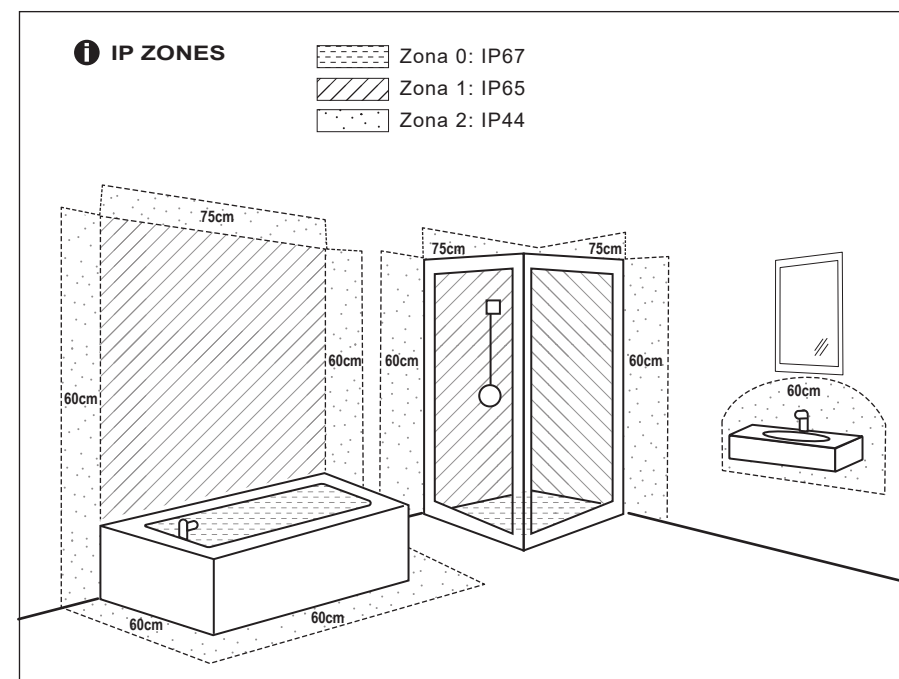

TECHNICAL FEATURES

ref. 63507, 63512, L310, SMD LED 5W 3000K 350Lm CRI80 incl.
ref. 63508, 63513, L600, SMD LED 12W 3000K 850Lm CRI80 incl.
ref. 63509, 63514, L900, SMD LED 18W 3000K 1300Lm CRI80 incl.

Together we take care of the planet