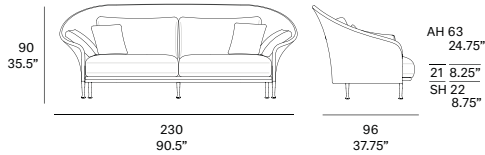

Shipment details

Qty	1 sofa (1 box)
Volume	2,13 m ³ / 75 ft ³
Gross weight	51 kg / 113 lb
Net weight	36 kg / 79 lb
Item dimensions (width x depth x height)	230 x 96 x 90 cm 90.5" x 37.75" x 35.5"
COM (1, 40 - 1,50 m / 54"-59")	cushions: 7,40 m / 8.1 yd loose cushions: 1 m / 1.1 yd