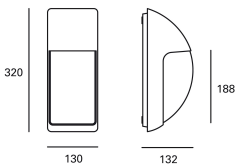

## Area

### TECHNICAL FEATURES

IP65 IK09

Power (W) : Max. power 23W

Total power consumption of light (W) : 23W

Real lumens : 1263

Real lm/W : 55

Structure material : Polycarbonate + ABS

Structure finish : Blanco

### LOGISTICS

Net weight (kg): 0.55

Packaged weight (kg): 0.79

Packaging: 140mm x 140mm x 330mm