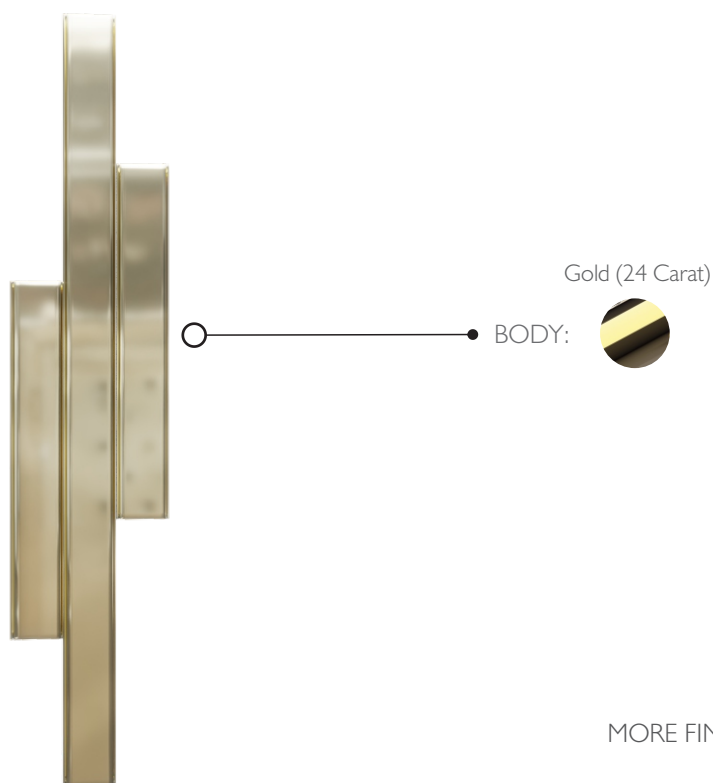

PRODUCT FINISHES & COSTUMIZATION OPTIONS

MORE FINISHES AVAILABLE HERE:
[CLICK HERE](#)