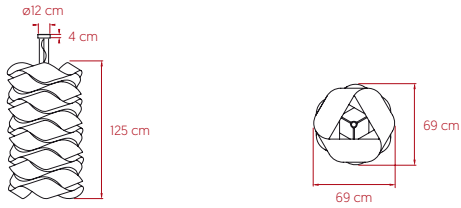

## SIZE

## PACKAGING

**Box Size:** 86 x 86 x 160 cm - Wood crated for transport

**Box Volume:** 1.18 m<sup>3</sup>

**Weight:** Gross - 28 Kg | Net - 5.9 Kg