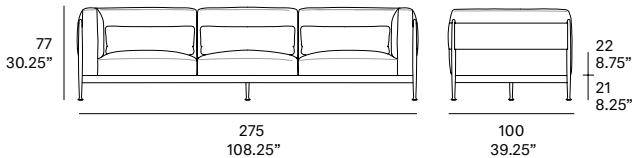

Shipment details

Qty	1 sofa (1 box)
Volume	2,50 m3 / 88.3 ft3
Gross weight	89 kg / 196.2 lb
Net weight (1 armchair)	68 kg / 150 lb
Box dimensions (approx.)	280 x 105 x 82 cm 110 x 41.3" x 32.6"
Item dimensions (width x depth x height)	275 x 100 x 77 cm 108.25 x 39.25" x 30.25"
COM (1, 40 - 1,50 m / 54"-59")	seat cushion: 11 m / 12 yd back cushion: 1,8 m / 2 yd