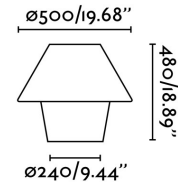

VERSUS-E White table lamp

Ref. 74423

Modern outdoor table lamp made from medium density polyethylene. Designed by: Pepe Llaudet. Made in Spain

Specifications

Bulb:	1 x E27 20W
Bulb included:	No
Transformer:	
Transformer included:	No
Voltage:	100-240V
Operating Frequency:	50/60Hz
IP:	44
Class:	II
Material:	Medium density polyethylene
Designer:	PEPE LLAUDET
Recommended bulb:	17463
Description of recommended Bulb:	BULB STANDARD MATT LED E27 7W 2700K 800Lm
Length:	500 mm
Net Width:	500 mm
Height:	480 mm
Diameter:	500 Ø
Net Weight:	4.10 kg
Volume:	0.13005 m3