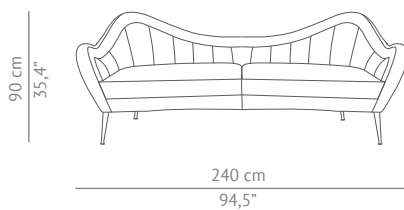

DIMENSIONS

WIDTH	240 cm 94,5"
DEPTH	90 cm 35,4"
HEIGHT	90 cm 35,4"
SEAT HEIGHT	55 cm 21,6"
SEAT DEPTH	65 cm 25,5"
ARMREST HEIGHT	75 cm 29,52"

MATERIALS

FABRIC	Cotton velvet
FABRIC REFERENCE	BB MOSS I - Colour 17
FABRIC NEEDED	12 mts 472,4" (Standard width 1,40mts 55")
LEGS	Polished brass

FABRIC / LEATHER REQUEST

COM	12 mts 472,4" (Standard width 1,40mts 55")
COL	184,8 sq ft

PACKAGING

DIMENSIONS	W 247 cm 97,24" D 97 cm 38,19" H 97 cm 38,19"
VOLUME	2,31 m ³ 81,6 ft ³
WEIGHT	100kg 220 lbs

LEAD TIME