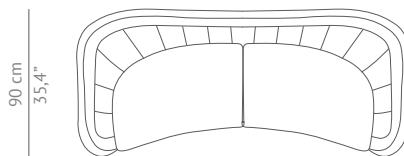

DIMENSIONS

WIDTH	240 cm 94,5"
DEPTH	90 cm 35,4"
HEIGHT	90 cm 35,4"
SEAT HEIGHT	55 cm 21,6"
SEAT DEPTH	65 cm 25,5"
ARMREST HEIGHT	75 cm 29,52"

MATERIALS

FABRIC	Cotton velvet
FABRIC REFERENCE	BB MOSS I - Colour 17
FABRIC NEEDED	12 mts 472,4" (Standard width 1,40mts 55")
LEGS	Polished brass

FABRIC / LEATHER REQUEST

COM	12 mts 472,4" (Standard width 1,40mts 55")
COL	184,8 sq ft

PACKAGING

DIMENSIONS	W 247 cm 97,24" D 97 cm 38,19" H 97 cm 38,19"
VOLUME	2,31 m ³ 81,6 ft ³
WEIGHT	100kg 220 lbs

LEAD TIME