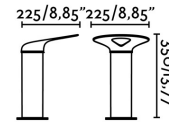

## LOTUS Dark grey beacon lamp

Ref. 71224

LOTUS is a modern outdoor collection designed by Estudi Ribaudí and inspired by this flower's leaves. The beacon lamp is made from aluminium and polycarbonate, and is ideal for lighting pathways and circulation areas, and, thanks to its design, also as a decorative element. It has IP65. The LOTUS collection has been awarded the iF Design Award, an important recognition of design and innovation.

### Specifications

<b>Bulb:</b>	COB LED 18W 3000K 1120LM
<b>Bulb included:</b>	Yes
<b>Transformer:</b>	Driver
<b>Transformer included:</b>	Yes
<b>Voltage:</b>	100-240V
<b>IP:</b>	65
<b>Class:</b>	I
<b>Material:</b>	Aluminium and opal glass diffuser
<b>Designer:</b>	ESTUDI RIBAUDÍ
<b>Net Width:</b>	250 mm
<b>Height:</b>	350 mm
<b>Net Weight:</b>	1.70 kg
<b>Volume:</b>	0.02200 m3