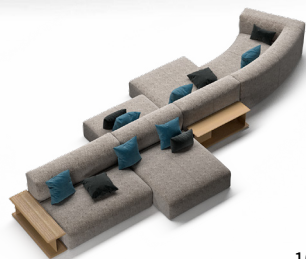

SUIT sofa.
Robert Ortega