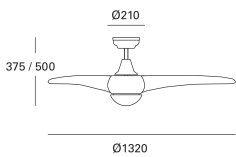

LUMINOTECHNIC FEATURES

Light source: LED EDISON

CRI: 80

MacAdam steps: 3

Photobiological risk: RG0

VENTILATION FEATURES

Blade material: ABS

Blade finish: White

Maximum sound level (dB): 43

Minimum sound level (dB): 37

Airflow: 4500

Maximum flow: 127.43

Power used: 42W

Service value: 3.03

Standby mode consumption: 0.5

Acoustic potential level: 43

Maximum air speed (m/s): 14099.47

Service value measurement standard: EN 60879:2019