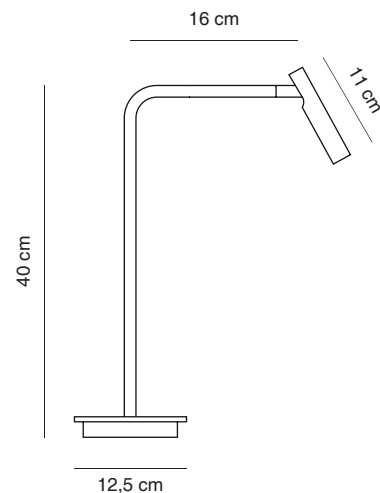

Materiales: Estructura hierro pintado texturizado
Materials: Structure textured painted iron

Regulable mediante touch dimmer
Dimmable by touch dimmer

Led integrado **Integrated Led**
LED Cree 3W 260lm 3000K CRI>90

Driver enchufable incluido 700mA 110-240V
Driver in plug included 700mA 110-240V

Ref. 2525/011 blanco **white**

Ref. 2525/018 negro **black**

CE IP 20

MiniSpot Colección / **Collection**

Embalaje / **Packaging**

Mantenimiento : Limpiar con un paño suave. No utilizar productos amoniacales, disolventes o abrasivos.

Maintenance : Clean with a soft piece of cloth. Do not use solvent, amoniac based or abrasive products.

Acabados y versiones especiales: Para acabados/colores diferentes a los estándar, diseños especiales o formatos personalizados, contactar con ALMA Light.

Custom finishes and versions: For finishes/colors different from the standard ones, special designs or customized formats, please contact ALMA Light.