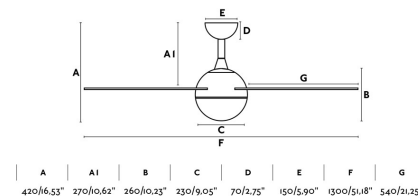

IZARO LED White ceiling fan with DC motor

Ref. 33514

Ceiling fan with light and with DC motor suitable for rooms from 17m². The colour of blades are white and maple, reversible. Operated by remote control (included) setted up with 5 dimmable speeds 5-10-16-25-37W and 100-142-165-192-226rpm. This white ceiling fan has winter / summer function. Airflow: 190,12 m³ min / 6711 CFM. This ceiling fan is suitable for inclining roof.

Specifications

Bulb:	LED SMD 15W 3000K 850lm
Bulb included:	Yes
Transformer:	
Transformer included:	Yes
Voltage:	220-240V
Operating Frequency:	50Hz
IP:	20
Class:	I
Material:	Motor made from steel and blades from plywood

Designer:
Recommended bulb:
Description of recommended Bulb:

Height:	420 mm
Diameter:	1320 Ø
Net Weight:	4.00 kg
Volume:	0.05660 m ³

8421776167100