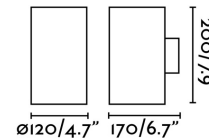

LUR LED Dark grey wall lamp

Ref. 70827

Modern and minimalist wall lamp for outdoor lighting with LED technology. This lamp features IP54 that gives high protection against rain.

Specifications

Bulb:	SMD 12W 3000K 950Lm INCL.
Bulb included:	Yes
Transformer:	Driver
Transformer included:	Yes
Voltage:	100-240V
IP:	54
Class:	I
Material:	Aluminium and opal PMMA diffuser
Designer:	
Net Width:	170 mm
Height:	200 mm
Diameter:	120 Ø
Net Weight:	1.20 kg
Volume:	0.01051 m3