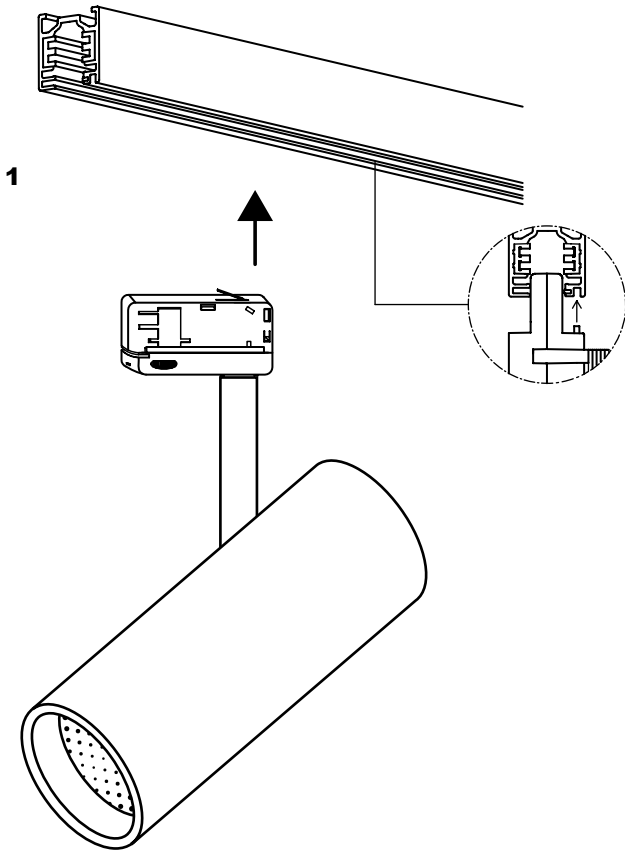

TRACK is sold separately.
Refs available in www.faro.es

TECHNICAL FEATURES - CARACTERÍSTICAS TÉCNICAS

LIGHT SURFACE - FUENTE DE LUZ

Light surface features are shown n the box and product label.
La fuente de luz se muestra la etiqueta de la caja y la de la luminaria.

FUGA LED SMALL

FUGA LED MEDIUM

FUGA LED LARGE

MADE IN SPAIN

LOREFAR, SL • Dinámica, nº1 • Polígono Industrial Santa Rita •
08755 Castellbisbal • Barcelona • Spain • Tel. 902 165 166 • Tel.
+34 937 723 965 • farof@lorefar.com • www.faro.es