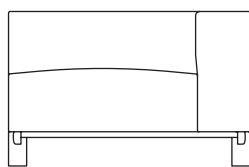

Left corner 4 seater

Designer
Rodolfo Dordoni

Collection
Molo

Reference
GKS421400

1/4

This is an example of a modular sofa in its purest form. Its orthogonal geometry is based on a rectangular modularity design, which means it can be easily adapted to suit any situation and optimise the space in which it sits.

Each module can be taken apart and re-organised, creating new uses and configurations.

The design is aesthetically minimalistic with intentionally oversized pieces.

On the other hand, the decorative elements have conscientiously not been emphasised in order to give centre stage to the various combinations of fabric, colours and carefully selected details.