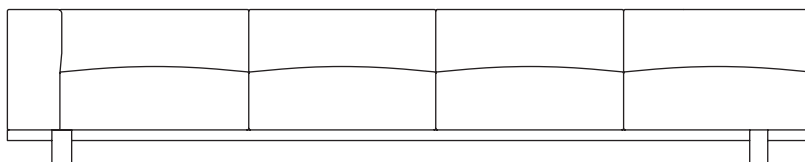

This is an example of a modular sofa in its purest form. Its orthogonal geometry is based on a rectangular modularity design, which means it can be easily adapted to suit any situation and optimise the space in which it sits.

98/38,5

cm/inch

63/24,8

38/14,9

cm/inch

326/128,3

kettal

Left corner 4 seater