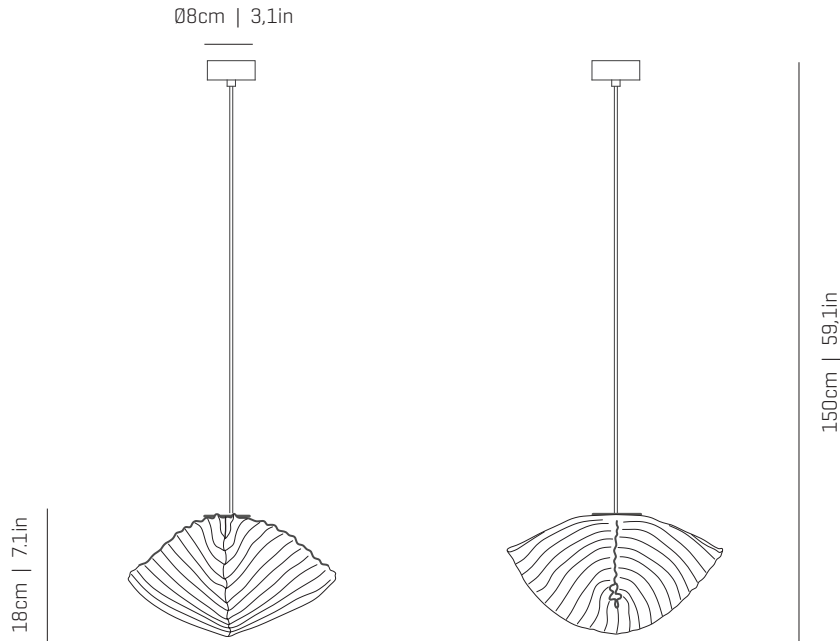

a

emotional light

lea collection