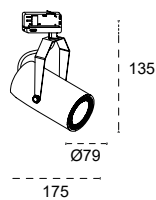

TRACK is sold separately.  
Refs available in [www.faro.es](http://www.faro.es)

**TECHNICAL FEATURES - CARACTERÍSTICAS TÉCNICAS**

**NANO SIGMA LED**

**Kg** 0,75

**MINI SIGMA LED**

**Kg** 1,06