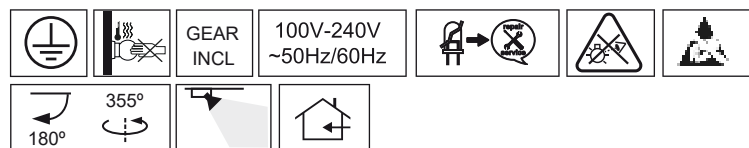

TRACK is sold separately.  
Refs available in [www.faro.es](http://www.faro.es)

**TECHNICAL FEATURES - CARACTERÍSTICAS TÉCNICAS**

**NANO SIGMA LED**

**Kg** 0,75

**MINI SIGMA LED**

**Kg** 1,06