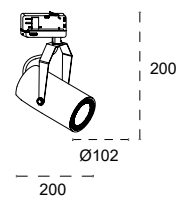

TRACK is sold separately.  
Refs available in [www.faro.es](http://www.faro.es)

**TECHNICAL FEATURES - CARACTERÍSTICAS TÉCNICAS**

**NANO SIGMA LED**

**Kg** 0,75

**MINI SIGMA LED**

**Kg** 1,06