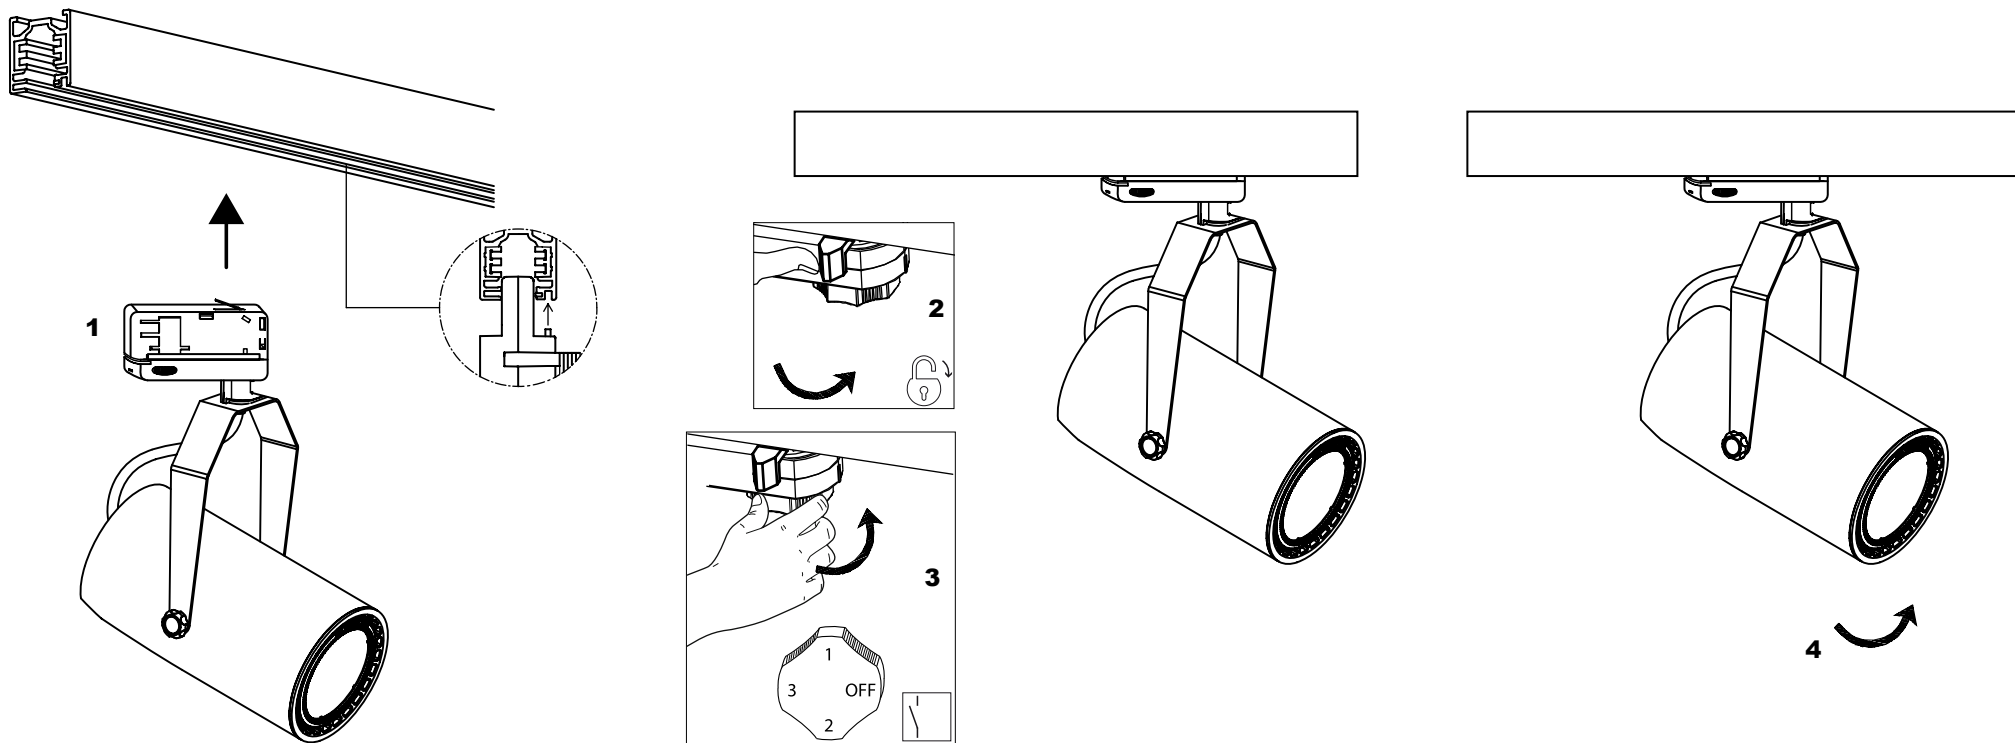

TRACK is sold separately.  
Refs available in [www.faro.es](http://www.faro.es)

**TECHNICAL FEATURES - CARACTERÍSTICAS TÉCNICAS**

**NANO SIGMA LED**

**Kg** 0,75

**MINI SIGMA LED**

**Kg** 1,06