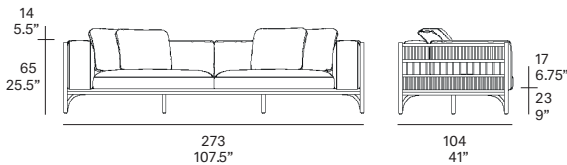

indoor

Cadenza XL sofa / sofá XL

David López Quincoces, 2024

T104

XL sofa with structure made of peeled and tinted natural rattan of 32 mm/1.26" diameter. Backrest manufactured in peeled and tinted natural rattan of 10 mm/0.4" diameter. Finished with a three step water-based coating (dye, base coat and top coat) highly resistant to solar radiation thanks to UV filters. Possibility of customization through a wide variety of high performance technical fabrics. Protective caps. 4 backrest cushions 52x42 cm / 20.5"x16.5" included.

Shipment details

Qty	1 sofa (1 box)
Volume	2,18 m ³ / 76.9 ft ³
Gross weight	110 kg / 242.5 lb
Net weight	90 kg / 198.4 lb
Box dimensions (approx.)	280 x 110 x 72 cm 110.2" x 30.3" x 28.8"
Item dimensions (width x depth x height)	273 x 104 x 65 cm 107.5" x 41" x 25.5"
COM (1, 40 - 1,50 m / 54"-59")	cushion: 14,50 m / 15.8 yd