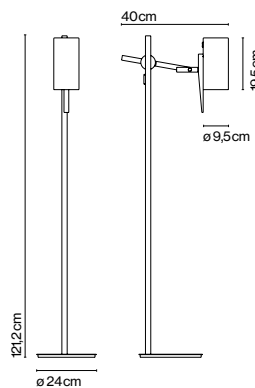

## Mathias Hahn

marset

**Scantling P73**

**Scantling P40**

**Scantling P73 / P40**

- 🔊 E27 LED Reflector 8W
- 🔊 E27 PAR20 50W

Black fabric electrical cord

Lacquered iron stem and base. Solid oak arm supports a lacquered aluminium shade. The switch is built into the diffuser.

**Structure**

- White-oak
- Black-oak

**Shade**

- White (Ral 9010)
- Black (Ral 9005)

- [Download](#) Assembly Instructions
- [Download](#) 2D
- [Download](#) 3D
- [Download](#) Energy label

**Range**

**Watch the video**