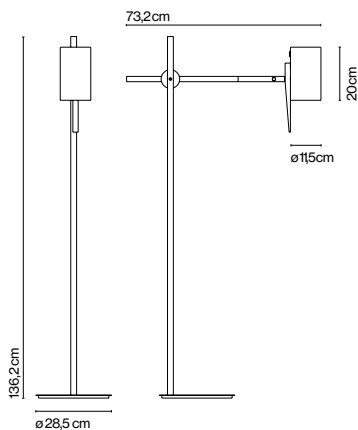

## Mathias Hahn

marset

**Scantling P73**

**Scantling P40**

**Scantling P73 / P40**

- 🔊 E27 LED Reflector 8W
- 🔊 E27 PAR20 50W

Black fabric electrical cord

Lacquered iron stem and base. Solid oak arm supports a lacquered aluminium shade. The switch is built into the diffuser.

**Structure**

- White-oak
- Black-oak

**Shade**

- White (Ral 9010)
- Black (Ral 9005)

- [Download](#) Assembly Instructions
- [Download](#) 2D
- [Download](#) 3D
- [Download](#) Energy label

**Range**

**Watch the video**